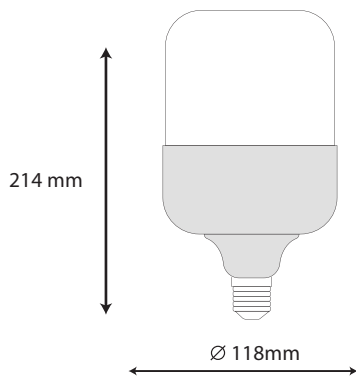

DIMENSION

PRODUCT

| | |
|--------------------|---------------|
| Name | LED T-Bulb |
| Reference | EI-TB1-38W |
| Bulb Shape | TB1 |
| Bulb Finish | White Frosted |
| Bulb diameter | Ø 118mm |
| Nominal Length | 214mm |
| RoHS compliant | Yes |
| Cap/Base | E27 |
| Ingress Protection | IP20 |

LIGHTING INFORMATION

| | |
|------------------------|--------------|
| Light source | LED |
| Gross luminous flux | 3800 Lm |
| Power | 38 W |
| Colour temperature CCT | 6500 K |
| Colour Rendering Index | CRI > 80 |
| Light Beam Angel | 200° |
| Dimming | Non Dimmable |
| Median useful Life | 20,000 hours |